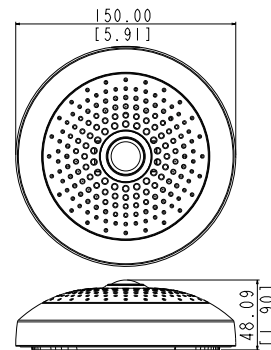

## 3MP Indoor Fisheye Dome with D/N, Superior WDR, Fixed lens

- 3 Megapixel
- Day & Night
- Hemispheric Fisheye Lens with f1.19mm/ F2.0
- Superior WDR (107 dB)
- 15 fps at 2048 x 1536

### PHOTO INDICATION

- |                          |                       |
|--------------------------|-----------------------|
| 1 Ethernet Port          | 5 Audio output        |
| 2 Power LED              | 6 MicroSDHC Card Slot |
| 3 Digital Input & Output | 7 DC 12V Power Input  |
| 4 Audio Input            | 8 Reset Button        |

### DIMENSION DIAGRAM

Unit: mm [inch]