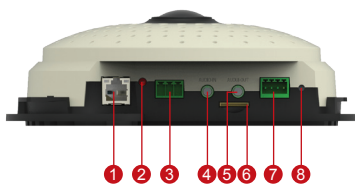

## 3MP Indoor Fisheye Dome with D/N, Superior WDR, Fixed lens

- 3 Megapixel
- Day & Night
- Hemispheric Fisheye Lens with f1.19mm/ F2.0
- Superior WDR (107 dB)
- 15 fps at 2048 x 1536

### PHOTO INDICATION

- |                          |                       |
|--------------------------|-----------------------|
| 1 Ethernet Port          | 5 Audio output        |
| 2 Power LED              | 6 MicroSDHC Card Slot |
| 3 Digital Input & Output | 7 DC 12V Power Input  |
| 4 Audio Input            | 8 Reset Button        |

**• Lens**

Focal Length / Aperture	Fixed (Fisheye lens), f1.19 mm / F2.0
Iris	Fixed iris
Focus	Fixed Focus
Mount Type	Board Mount
Horizontal Viewing Angle	180°

**• Video**

Compression	H.264, MJPEG
Maximum Frame Rate vs. Resolution	15 fps at 2048 x 1536; 15 fps at 640 x 480; 15 fps 320 x 240
Mode	Fisheye view, 180° /360° Panorama, ePTZ
Multi-Streaming	Simultaneous dual streams based on two configurations
Bit Rate	28 Kbps - 6 Mbps (per stream)
Bit Rate Mode	Constant, Variable
Image Enhancement	Superior WDR (107 dB); White balance: automatic, hold and manual; Brightness; Contrast; Sharpness (auto); Automatic gain control; Digital noise reduction; Flickerless
Privacy Mask	4 configurable regions
Text Overlay	User defined text on video
Image Orientation	Image flip and mirror

**• Interface**

Digital Input	1, terminal block
Digital Output	1, terminal block
Local Storage	MicroSDHC memory card slot (card not included)

**• General**

Power Source / Consumption	PoE Class 2 (IEEE 802.3af) / 4.5 W; DC 12V / 3.5 W
Weight	338 g (0.75 lb)
Dimensions (Ø x H)	150mm x 48mm (5.91" x 1.90")
Mount Type	Surface, Pendant, Wall, Corner, Pole, Flush, Gang Box
Starting Temperature	-10 °C - 50°C (14°F - 122°F)
Operating Temperature	-10 °C - 50°C (14°F - 122°F)
Operating Humidity	10% ~ 85% RH
Approvals	CE (EN 55022 Class B, EN 55024), FCC (Part15 Subpart B Class B)